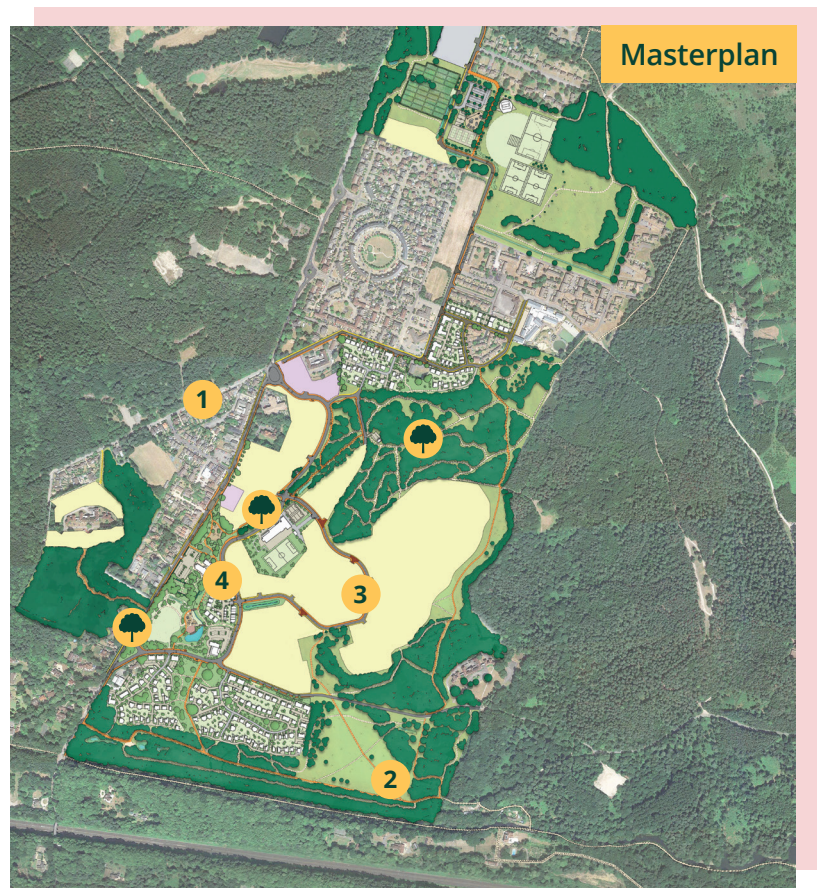

## Construction Update

December 2022

CREATED WITH CARE BY  
**SKANSKA**

### Merry Christmas

We would like to take this opportunity to send everyone in the Mindenhurst community our very best wishes for a happy festive season.

Welcome to the Christmas edition of our monthly newsletter, which we use to keep you up to date with the latest progress from Mindenhurst and a direct, on-site point of contact for any concerns or queries you may have. Find out more on our dedicated Facebook page: [facebook.com/MindenhurstDeepcut](https://facebook.com/MindenhurstDeepcut)

## Construction Update

- 1 We will refill the trench on Blackdown Road and reopen the footpath before the Christmas period.
  - 2 There will be an increase in site traffic as we continue with the demolition of the Fuel Depot in the Southern SANG. Residents who live nearby will receive further information. As always, our team will closely monitor noise levels and stay within the agreed working times.
  - 3 The team is progressing the Loop Road construction works and in coming weeks we will be starting work on the drainage system. There will be some additional traffic to deliver machinery and materials to support these works.
  - 4 Our refurbishment of St. Barbara's Church continues, the next stage of work includes repairs and external painting.
-  Our landscaping team will carry out maintenance along the Village Green, Central SANGs and Mindenhurst Road.